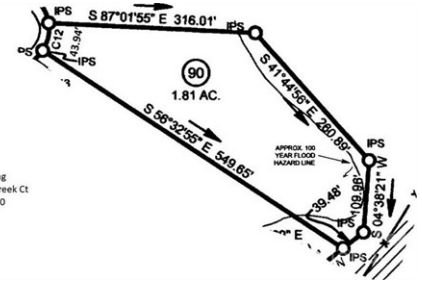

$ 90,000

4299 Brandy Creek Ct Unit 90, Clover, SC 29710

- » MLS #: 4186825
- » Land | Lot: 78,844 ft² (1.81 acres)
- » More Info: 4299BrandyCreekCtUnit90.IsForSale.com